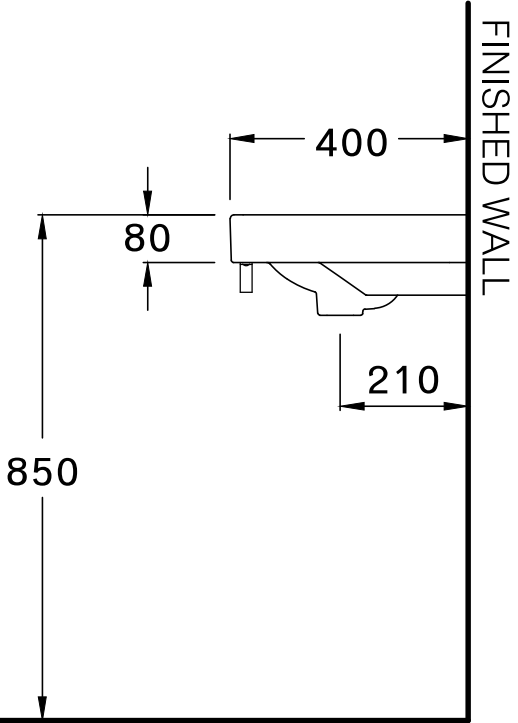

CATALOG DRAWING	
CODE	SC00631
MODEL	Pose WH. Basin
ISSUE	09/11/2021

FINISHED FLOOR