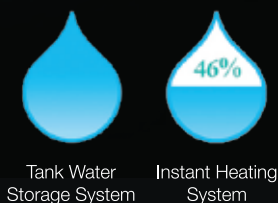

46% water-saving

Instant Heating System

Better performance with instant heated system, providing 46% water-saving per usage compared to tank water storage system. The heating system only works when occupied, helping save electricity when it is not in use.